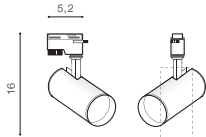

SWITCH 3000/4000/5500K

* - EXPLANATION SHORTCUT PAGE 2 (E)