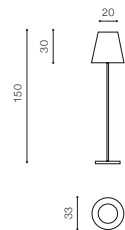

HAVANA IP44

Outdoor lamps

HAVANA

bulb not included

| | | |
|---------------|--------------------|--------------------------|
| voltage: 230V | E27 1x MAX 25W | <input type="checkbox"/> |
| IP44 | installation place | <input type="checkbox"/> |

COLOUR / NEW INDEX NO.

- BLACK (BK) **AZ4662**
- WHITE (WH) **AZ4663**

* - EXPLANATION SHORTCUT PAGE 2 (E)