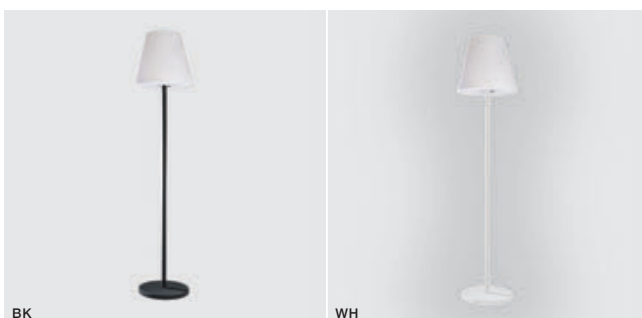

HAVANA IP44

Outdoor lamps

HAVANA

bulb not included

| | | |
|---------------|--------------------|--------------------------|
| voltage: 230V | E27 1x MAX 25W | <input type="checkbox"/> |
| IP44 | installation place | <input type="checkbox"/> |

COLOUR / NEW INDEX NO.

- BLACK (BK) **AZ4662**
- WHITE (WH) **AZ4663**

* - EXPLANATION SHORTCUT PAGE 2 (E)