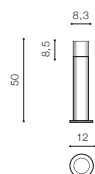

NILS IP44

Outdoor lamps

127

NILS 500

bulb not included

voltage: 230V	E27 1x MAX 13W
IP44	
	installation place

COLOUR / NEW INDEX NO.

BLACK (BK) **AZ4480**

NILS 800

bulb not included

voltage: 230V	E27 1x MAX 13W
IP44	
	installation place

COLOUR / NEW INDEX NO.

BLACK (BK) **AZ4481**