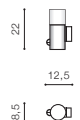

NILS IP44

Outdoor lamps

NILS WALL

bulb not included

voltage: 230V	E27 1x MAX 13W	
IP44		
	installation place	

COLOUR / NEW INDEX NO.

BLACK (BK) **AZ4478**

NILS WALL SENSOR

bulb not included

voltage: 230V	E27 1x MAX 13W	
IP44		
	installation place	

COLOUR / NEW INDEX NO.

BLACK (BK) **AZ4479**

MASTER SLAVE SYSTEM (OPTION)

* - EXPLANATION SHORTCUT PAGE 2 (E)