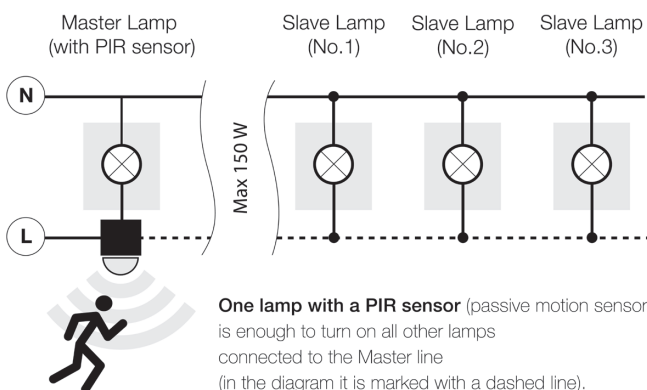

NILS IP44

Outdoor lamps

NILS WALL

bulb not included

voltage: 230V	E27 1x MAX 13W	
IP44		
	installation place	

COLOUR / NEW INDEX NO.

BLACK (BK) **AZ4478**

NILS WALL SENSOR

bulb not included

voltage: 230V	E27 1x MAX 13W	
IP44		
	installation place	

COLOUR / NEW INDEX NO.

BLACK (BK) **AZ4479**

MASTER SLAVE SYSTEM (OPTION)

* - EXPLANATION SHORTCUT PAGE 2 (E)