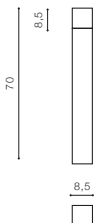

SORANO IP44

124

Outdoor lamps

SORANO 500

bulb not included

voltage: 230V	E27 1x MAX 40W
IP54	
	installation place

COLOUR / NEW INDEX NO.

- BLACK (BK) **AZ4444**
- DARK GREY (DGR) **AZ4358**

SORANO 700

bulb not included

voltage: 230V	E27 1x MAX 40W
IP54	
	installation place

COLOUR / NEW INDEX NO.

- BLACK (BK) **AZ4445**
- DARK GREY (DGR) **AZ4359**

* - EXPLANATION SHORTCUT PAGE 2 (E)