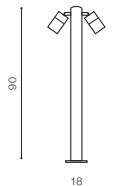

ROLF IP44

Outdoor lamps

ROLF 1 WALL

bulb not included

voltage: 230V	GU10 1x MAX 35W
IP44	
	installation place <input type="checkbox"/>

COLOUR / NEW INDEX NO.

- BLACK (BK) **AZ4475**
- DARK GREY (DGR) **AZ4476**
- WHITE (WH) **AZ4477**

ROLF 2 500

bulb not included

voltage: 230V	LED GU10 2x MAX 35W
IP44	
	installation place <input type="checkbox"/>

COLOUR / NEW INDEX NO.

- BLACK (BK) **AZ4456**
- DARK GREY (DGR) **AZ4457**

ROLF 2 900

bulb not included

voltage: 230V	LED GU10 2x MAX 35W
IP44	
	installation place <input type="checkbox"/>

COLOUR / NEW INDEX NO.

- BLACK (BK) **AZ4458**
- DARK GREY (DGR) **AZ4459**

* - EXPLANATION SHORTCUT PAGE 2 (E)