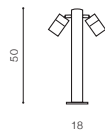

ROLF IP44

Outdoor lamps

ROLF 1 WALL

bulb not included

voltage: 230V	GU10 1x MAX 35W
IP44	
	installation place <input type="checkbox"/>

COLOUR / NEW INDEX NO.

- BLACK (BK) **AZ4475**
- DARK GREY (DGR) **AZ4476**
- WHITE (WH) **AZ4477**

ROLF 2 500

bulb not included

voltage: 230V	LED GU10 2x MAX 35W
IP44	
	installation place <input type="checkbox"/>

COLOUR / NEW INDEX NO.

- BLACK (BK) **AZ4456**
- DARK GREY (DGR) **AZ4457**

ROLF 2 900

bulb not included

voltage: 230V	LED GU10 2x MAX 35W
IP44	
	installation place <input type="checkbox"/>

COLOUR / NEW INDEX NO.

- BLACK (BK) **AZ4458**
- DARK GREY (DGR) **AZ4459**

* - EXPLANATION SHORTCUT PAGE 2 (E)