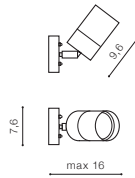

ROLF IP44

Outdoor lamps

ROLF 1 WALL

bulb not included

voltage: 230V	GU10 1x MAX 35W
IP44	
	installation place <input type="checkbox"/>

COLOUR / NEW INDEX NO.

- BLACK (BK) **AZ4475**
- DARK GREY (DGR) **AZ4476**
- WHITE (WH) **AZ4477**

ROLF 2 500

bulb not included

voltage: 230V	LED GU10 2x MAX 35W
IP44	
	installation place <input type="checkbox"/>

COLOUR / NEW INDEX NO.

- BLACK (BK) **AZ4456**
- DARK GREY (DGR) **AZ4457**

ROLF 2 900

bulb not included

voltage: 230V	LED GU10 2x MAX 35W
IP44	
	installation place <input type="checkbox"/>

COLOUR / NEW INDEX NO.

- BLACK (BK) **AZ4458**
- DARK GREY (DGR) **AZ4459**

* - EXPLANATION SHORTCUT PAGE 2 (E)