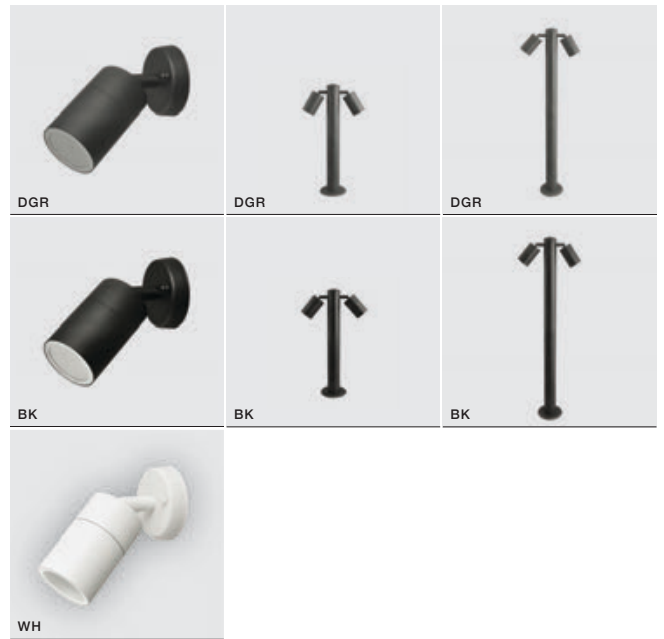

ROLF IP44

Outdoor lamps

ROLF 1 WALL

bulb not included

voltage: 230V	GU10 1x MAX 35W
IP44	
	installation place <input type="checkbox"/>

COLOUR / NEW INDEX NO.

- BLACK (BK) **AZ4475**
- DARK GREY (DGR) **AZ4476**
- WHITE (WH) **AZ4477**

ROLF 2 500

bulb not included

voltage: 230V	LED GU10 2x MAX 35W
IP44	
	installation place <input type="checkbox"/>

COLOUR / NEW INDEX NO.

- BLACK (BK) **AZ4456**
- DARK GREY (DGR) **AZ4457**

ROLF 2 900

bulb not included

voltage: 230V	LED GU10 2x MAX 35W
IP44	
	installation place <input type="checkbox"/>

COLOUR / NEW INDEX NO.

- BLACK (BK) **AZ4458**
- DARK GREY (DGR) **AZ4459**

* - EXPLANATION SHORTCUT PAGE 2 (E)