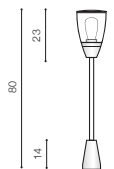

RASMUS IP65

Outdoor lamps

RASMUS WALL

bulb not included

voltage: 230V	E27 1x MAX 15W	<input checked="" type="checkbox"/>
IP65	installation place	<input checked="" type="checkbox"/>

COLOUR / NEW INDEX NO.

■ BLACK (BK) **AZ4482**

RASMUS

bulb not included

voltage: 230V	E27 1x MAX 15W	<input checked="" type="checkbox"/>
IP65	installation place	<input checked="" type="checkbox"/>

COLOUR / NEW INDEX NO.

■ BLACK (BK) **AZ4483**

* - EXPLANATION SHORTCUT PAGE 2 (E)