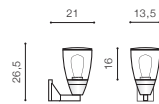

RASMUS IP65

Outdoor lamps

RASMUS WALL

bulb not included

voltage: 230V	E27 1x MAX 15W	<input checked="" type="checkbox"/>
IP65	installation place	<input checked="" type="checkbox"/>

COLOUR / NEW INDEX NO.

■ BLACK (BK) **AZ4482**

RASMUS

bulb not included

voltage: 230V	E27 1x MAX 15W	<input checked="" type="checkbox"/>
IP65	installation place	<input checked="" type="checkbox"/>

COLOUR / NEW INDEX NO.

■ BLACK (BK) **AZ4483**

* - EXPLANATION SHORTCUT PAGE 2 (E)