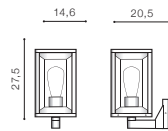

MIKKEL IP54

Outdoor lamps

MIKKEL WALL

bulb not included

voltage: 230V	E27 1x MAX 15W	
IP65	installation place	<input checked="" type="checkbox"/>

COLOUR / NEW INDEX NO.

■ BLACK (BK) **AZ4484**

MIKKEL

bulb not included

voltage: 230V	E27 1x MAX 15W	
IP54	installation place	<input checked="" type="checkbox"/>

COLOUR / NEW INDEX NO.

■ BLACK (BK) **AZ4485**

* - EXPLANATION SHORTCUT PAGE 2 (E)