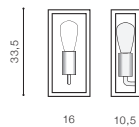

# NIKLAS IP44

Outdoor lamps

117

**NIKLAS WALL** bulb not included

voltage: 230V	E27 1x MAX 60W	
IP44		
	installation place	<input checked="" type="checkbox"/>

COLOUR / NEW INDEX NO.

■ BLACK (BK) . . . . . **AZ4486**

**NIKLAS WALL SENSOR** bulb not included

voltage: 230Vs	E27 1x MAX 60 W	
IP44		
	installation place	<input checked="" type="checkbox"/>

COLOUR / NEW INDEX NO.

■ BLACK (BK) . . . . . **AZ4487**