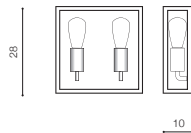

NIKLAS IP44

Outdoor lamps

NIKLAS 2 WALL

		bulb included	
voltage: 230V	E27 1x MAX 60W		
IP44			
		installation place	

COLOUR / NEW INDEX NO.

BLACK (BK) **AZ4488**

MASTER SLAVE SYSTEM (OPTION)