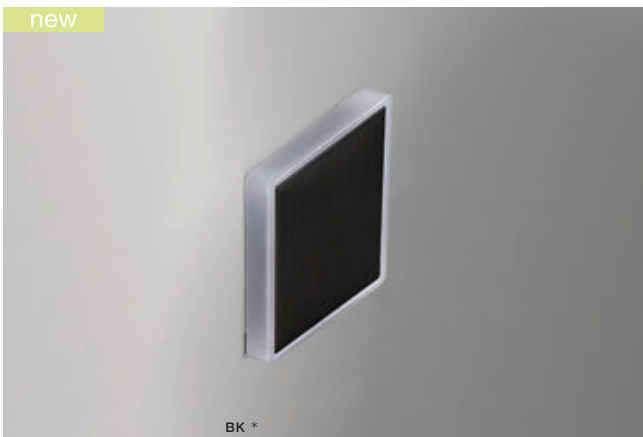

ALF IP65

Outdoor lamps

ALF ROUND 3000K

LED integrated

voltage: 230V	LED 3W 250lm 3000K	
IP65		
technical specification	installation place	

COLOUR / NEW INDEX NO.

- BLACK (BK) **AZ4463**
- DARK GREY (DGR) **AZ4464**

ALF SQUARE 3000K

LED integrated

voltage: 230V	LED 3W 250lm 3000K	
IP65		
technical specification	installation place	

COLOUR / NEW INDEX NO.

- BLACK (BK) **AZ4465**
- DARK GREY (DGR) **AZ4466**

* - EXPLANATION SHORTCUT PAGE 2 (E)