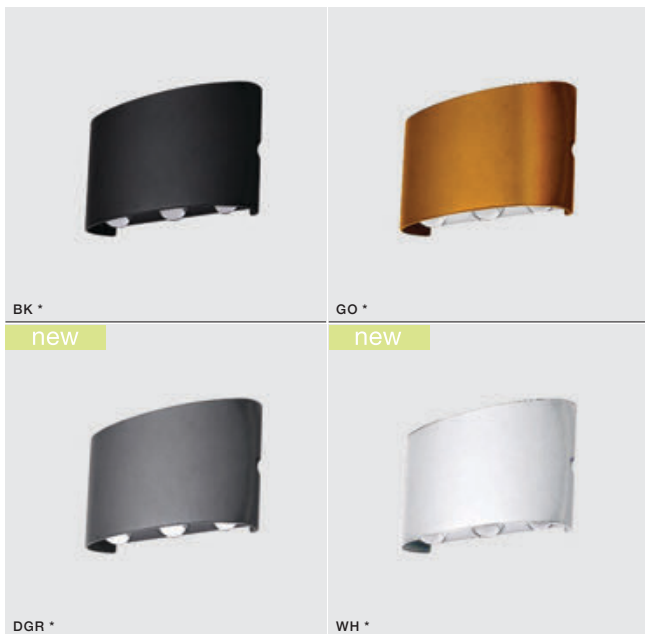

## GINNA 3

LED integrated

voltage: 230V

LED 6W 500lm 3000K

IP54

technical

installation place

specification

### COLOUR / NEW INDEX NO.

- BLACK (BK) . . . . . **AZ3484**
- GOLD (GO) . . . . . **AZ3485**
- DARK GREY (DGR) . . . . . **AZ4194**
- WHITE (WH) . . . . . **AZ4195**

BK \*

GO \*

DGR \*

WH \*