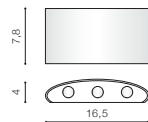

BK *

GO *

DGR *

WH *