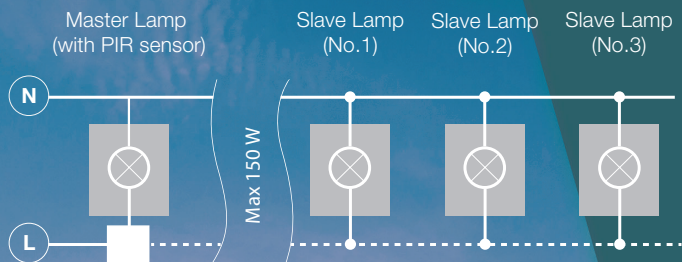

## CIVITA

LED integrated

voltage: 230V	LED 12W 800lm 3000K		
IP54	installation place		
technical specification			

COLOUR / NEW INDEX NO.

DARK GREY (DGR) . . . . . **AZ4361**

## CIVITA SENSOR

LED integrated

voltage: 230V	LED 12W 800lm 3000K		
IP54	installation place		
technical specification			

COLOUR / NEW INDEX NO.

DARK GREY (DGR) . . . . . **AZ4360**

### MASTER SLAVE SYSTEM (OPTION)

One lamp with a PIR sensor (passive motion sensor) is enough to turn on all other lamps connected to the Master line (in the diagram it is marked with a dashed line).

\* EXPLANATION SHEET AT THE END