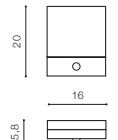

CIVITA IP54

Outdoor lamps

CIVITA

LED integrated

voltage: 230V	LED 12W 800lm 3000K		
IP54	installation place		
technical specification			

COLOUR / NEW INDEX NO.

DARK GREY (DGR) **AZ4361**

CIVITA SENSOR

LED integrated

voltage: 230V	LED 12W 800lm 3000K		
IP54	installation place		
technical specification			

COLOUR / NEW INDEX NO.

DARK GREY (DGR) **AZ4360**

MASTER SLAVE SYSTEM (OPTION)

One lamp with a PIR sensor (passive motion sensor) is enough to turn on all other lamps connected to the Master line (in the diagram it is marked with a dashed line).

* EXPLANATION SHEET AT THE END