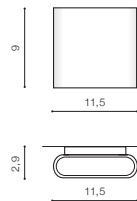

## CREMONA S

LED integrated

voltage: 230V

LED 2x3W 350lm 3000K

IP54

technical

installation place

specification

## CREMONA M

LED integrated

voltage: 230V

LED 2x5W 500lm 3000K

IP54

technical

installation place

specification