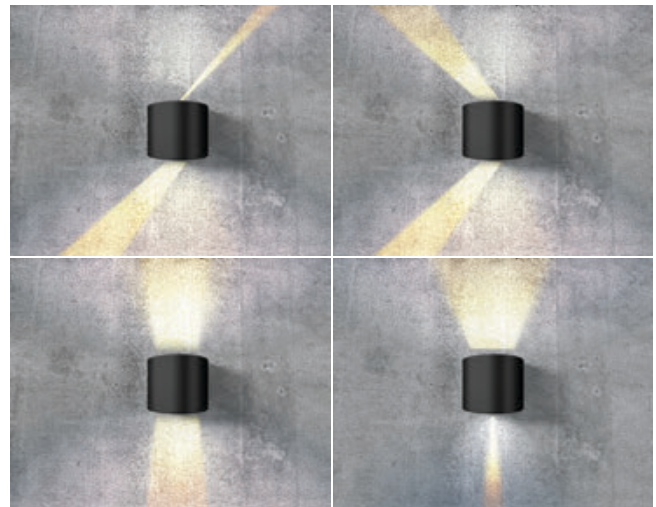

LETICIA 2 LED IP54

Outdoor lamps

FOUR ADJUSTABLE LIGHT ANGLE

LETICIA 2 LED

LED integrated

voltage: 230V	LED 2x3W 400lm 3000K
IP54	LED
technical specification	installation place <input type="checkbox"/>

COLOUR / NEW INDEX NO.

- BLACK (BK) **AZ4469**
- DARK GREY (DGR) **AZ2189**
- WHITE (WH) **AZ2190**