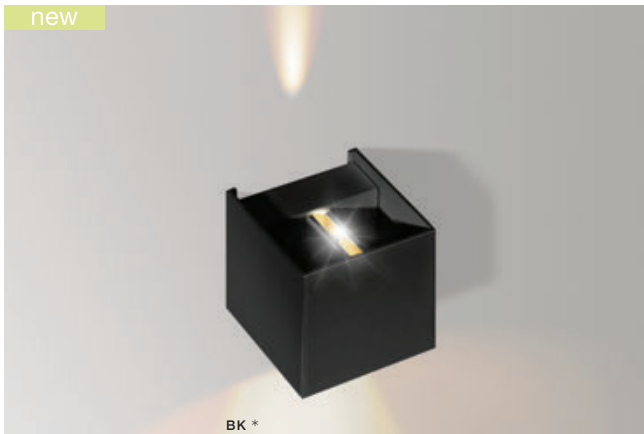

GAMBINO IP54

100

Outdoor lamps

GAMBINO 1 3000K / 4000K

LED integrated

voltage: 230V	LED 2x3W 500lm 3000K	LED
IP54	LED 2x3W 500lm 4000K	
technical specification	installation place	

COLOUR / NEW INDEX NO.

- 3000K WHITE (WH) **AZ0950**
- 3000K BRIGHT GREY (BGR) **AZ0958**
- 3000K DARK GREY (DGR) **AZ0957**
- 3000K BLACK (BK) **AZ4148**
- 4000K BLACK (BK) **AZ4470**
- 4000K DARK GREY (DGR) **AZ4471**
- 4000K WHITE (WH) **AZ4472**

FOUR ADJUSTABLE LIGHT ANGLE