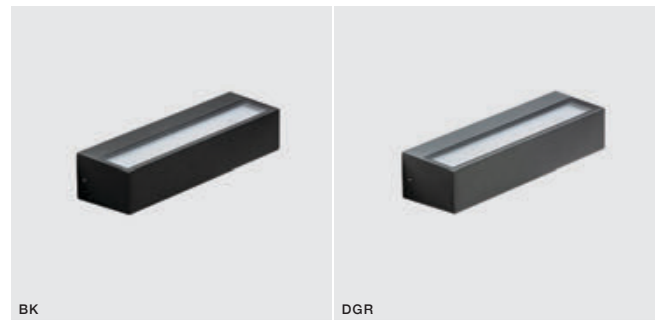

COSEL IP54

Outdoor lamps

COSEL

LED integrated

voltage: 230V

LED 2x8W 1300lm 3000K

IP54

LED

technical specification

installation place

COLOUR / NEW INDEX NO.

- BLACK (BK) **AZ4353**
- DARK GREY (DGR) **AZ4354**

22,3