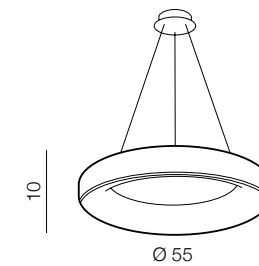

Sovana Pendant 55 SMART LED

- 1 AZ3551 (white)
- 2 AZ3553 (grey)
- 3 AZ3552 (black)

SMART LED 50W 2300-6500K 2750lm dimmable aluminium/acryl