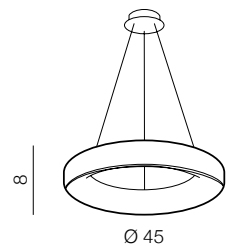

Sovana Pendant 45 SMART LED

- 1 AZ3442 (white)
- 2 AZ3444 (grey)
- 3 AZ3443 (black)

SMART LED 40W 2300-6500K 2200lm dimmable aluminium/acryl