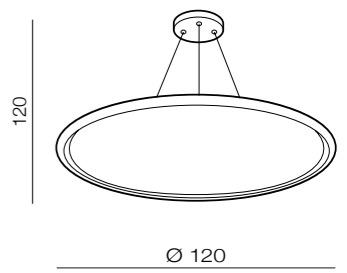

Available SMART functions:

- 🔌 - switch ON/OFF
- 📅 - calendar
- ☀️ - dimmable
- 🌡️ - CCT (2300+6500K)
- 🖼️ - sceneries
- 🗣️ - ready to voice control

1 BLACK

2 WHITE

Cream 40 top LED

- 1 AZ3533 (black)
- 2 AZ3534 (white)