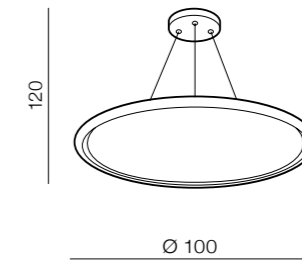

Available SMART functions:

- 🔌 - switch ON/OFF
- 📅 - calendar
- ☀️ - dimmable
- 🌡️ - CCT (2300+6500K)
- 🖼️ - sceneries
- 🗣️ - ready to voice control

1 BLACK

2 WHITE

Cream 40 top LED

- 1 AZ3533 (black)
- 2 AZ3534 (white)