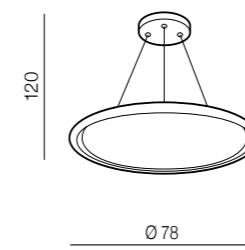

Available SMART functions:

- 🔌 - switch ON/OFF
- 📅 - calendar
- ☀️ - dimmable
- 🌡️ - CCT (2300+6500K)
- 🖼️ - sceneries
- 🗣️ - ready to voice control

1 BLACK

2 WHITE

Cream 40 top LED

- 1 AZ3533 (black)
- 2 AZ3534 (white)