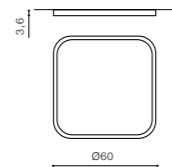

THIN SMART

LED Panels

THIN SQUARE

bulb integrated

product code – look AZ	SMART LED 50W CCT 2700-6500K	LED
aluminium/acrylic	4000lm DIMMABLE	
IP20	installation place	
group energy label		

COLOUR / NEW INDEX NO.

- WHITE (WH) **AZ3429**
- BLACK (BK) **AZ3430**

Available SMART functions:

- 🔌 – switch ON/OFF
- 📅 – calendary
- ☀️ – dimmable
- 🖼️ – sceneries
- 🗣️ – voice control

THIN ROUND

bulb integrated

product code – look AZ	SMART LED 50W CCT 2700-6500K	LED
aluminium/acrylic	4000lm DIMMABLE	
IP20	installation place	
group energy label		