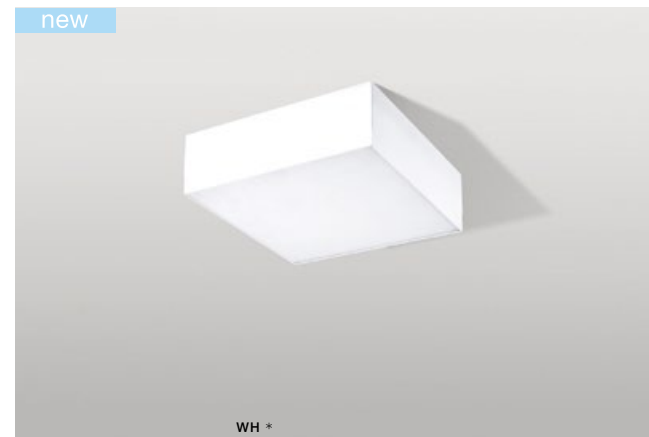

# MONZA II S SMART

LED Panels

**MONZA II S SMART 17 3000K/ 4000K**

LED integrated

product code – look <b>AZ</b>	LED 18W 1530lm DIMM 3000K	
acrylic/aluminium	LED 18W 1530lm DIMM 4000K	
IP20	installation place	<input type="checkbox"/>
group energy label		

COLOUR / NEW INDEX NO.

- 3000K WHITE (WH) . . . . . **AZ3258**
- 3000K BLACK (BK) . . . . . **AZ3257**
- 4000K WHITE (WH) . . . . . **AZ3260**
- 4000K BLACK (BK) . . . . . **AZ3259**

**MONZA II S SMART 30 3000K/ 4000K**