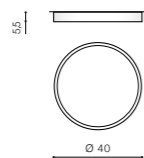

MONZA II R SMART 50 3000K/ 4000K
LED integrated

product code – look AZ	LED 56W 4760lm DIMM 3000K	LED
acrylic/aluminium	LED 56W 4760lm DIMM 4000K	
IP20	installation place	
group energy label		

COLOUR / NEW INDEX NO.

- ☐ 3000K WHITE (WH) **AZ3246**
- ☐ 3000K BLACK (BK) **AZ3245**
- ☐ 4000K WHITE (WH) **AZ3248**
- ☐ 4000K BLACK (BK) **AZ3247**