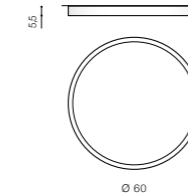

MONZA II R SMART

LED Panels

product code – look AZ	LED 18W 1530lm DIMM 3000K	LED
acrylic/aluminium	LED 18W 1530lm DIMM 4000K	
IP20	installation place	
group energy label		

COLOUR / NEW INDEX NO.

- ☐ 3000K WHITE (WH) **AZ3230**
- ☐ 3000K BLACK (BK) **AZ3229**
- ☐ 4000K WHITE (WH) **AZ3231**
- ☐ 4000K BLACK (BK) **AZ3232**

product code – look AZ	LED 36W 3060lm DIMM 3000K	LED
acrylic/aluminium	LED 36W 3060lm DIMM 4000K	
IP20	installation place	
group energy label		

COLOUR / NEW INDEX NO.

- ☐ 3000K WHITE (WH) **AZ3238**
- ☐ 3000K BLACK (BK) **AZ3237**
- ☐ 4000K WHITE (WH) **AZ3240**
- ☐ 4000K BLACK (BK) **AZ3239**

product code – look AZ	LED 48W 4080lm DIMM 3000K	LED
acrylic/aluminium	LED 48W 4080lm DIMM 4000K	
IP20	installation place	
group energy label		

COLOUR / NEW INDEX NO.

- ☐ 3000K WHITE (WH) **AZ3242**
- ☐ 3000K BLACK (BK) **AZ3241**
- ☐ 4000K WHITE (WH) **AZ3244**
- ☐ 4000K BLACK (BK) **AZ3243**

product code – look AZ	LED 56W 4760lm DIMM 3000K	LED
acrylic/aluminium	LED 56W 4760lm DIMM 4000K	
IP20	installation place	
group energy label		

COLOUR / NEW INDEX NO.

- ☐ 3000K WHITE (WH) **AZ3246**
- ☐ 3000K BLACK (BK) **AZ3245**
- ☐ 4000K WHITE (WH) **AZ3248**
- ☐ 4000K BLACK (BK) **AZ3247**

* - EXPLANATION SHORTCUT PAGE 2 (E)

MONZA II R SMART

LED Panels

product code – look AZ	LED 72W 6120lm DIMM 3000K	LED
acrylic/aluminium	LED 72W 6120lm DIMM 4000K	
IP20	installation place	
group energy label		

COLOUR / NEW INDEX NO.

- ☐ 3000K WHITE (WH) **AZ3250**
- ☐ 3000K BLACK (BK) **AZ3249**
- ☐ 4000K WHITE (WH) **AZ3251**
- ☐ 4000K BLACK (BK) **AZ3252**

MONZA PENDANT ACCESSORIES

COLOUR / NEW INDEX NO.

- ☐ WHITE (WH) **AZ3453**
- ☐ BLACK (BK) **AZ3454**

Available SMART functions:

- switch ON/OFF
- calendary
- dimmable
- sceneries
- voice control