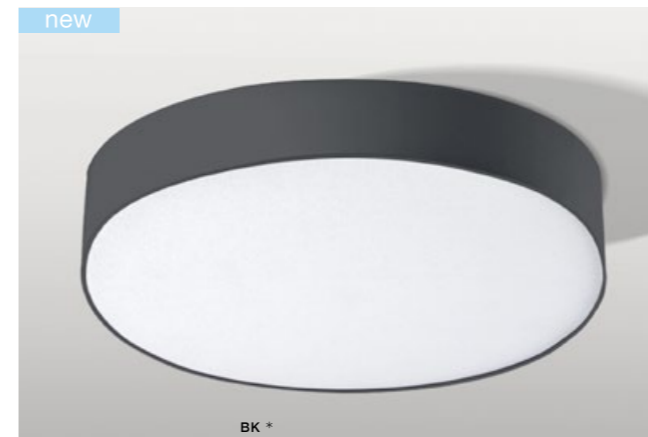

MONZA II R SMART

LED Panels

MONZA II R SMART 60 3000K/ 4000K
LED integrated

product code – look AZ	LED 72W 6120lm DIMM 3000K	LED
acrylic/aluminium	LED 72W 6120lm DIMM 4000K	
IP20	installation place	
group energy label		

COLOUR / NEW INDEX NO.

- ☐ 3000K WHITE (WH) **AZ3250**
- ☐ 3000K BLACK (BK) **AZ3249**
- ☐ 4000K WHITE (WH) **AZ3251**
- ☐ 4000K BLACK (BK) **AZ3252**