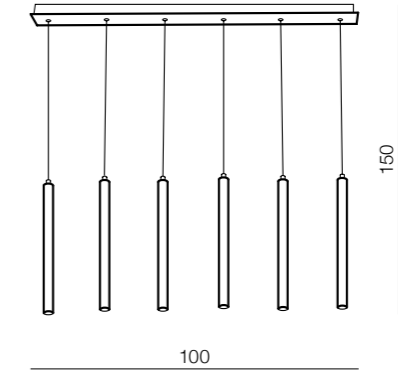

Lenox SMART

Izolda

new 38

39 new

Available SMART functions:

- 🔌 - switch ON/OFF
- 📅 - calendary
- ☀️ - dimmable
- 🌡️ - CCT (2300-6500K)
- 🎨 - RGBw (CCT + RGB)
- 📡 - IR remote control
- 🖼️ - sceneries
- 🗣️ - ready to voice control