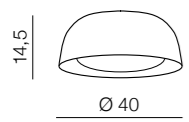

Lenox SMART

Izolda

new 38

39 new

Available SMART functions:

- 🔌 - switch ON/OFF
- 📅 - calendary
- ☀️ - dimmable
- 🌡️ - CCT (2300-6500K)
- 🎨 - RGBw (CCT + RGB)
- 📡 - IR remote control
- 🖼️ - sceneries
- 🗣️ - ready to voice control