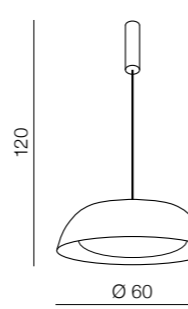

Lenox SMART

Izolda

new 38

39 new

Available SMART functions:

- 🔌 - switch ON/OFF
- 📅 - calendary
- ☀️ - dimmable
- 🌡️ - CCT (2300-6500K)
- 🎨 - RGBw (CCT + RGB)
- 📡 - IR remote control
- 🖼️ - sceneries
- 🗣️ - ready to voice control