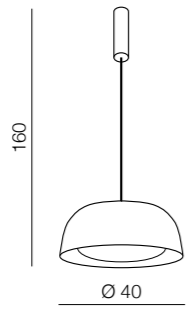

Lenox SMART

Izolda

new 38

39 new

Available SMART functions:

- 🔌 - switch ON/OFF
- 📅 - calendary
- ☀️ - dimmable
- 🌡️ - CCT (2300-6500K)
- 🎨 - RGBw (CCT + RGB)
- 📡 - IR remote control
- 🖼️ - sceneries
- 🗣️ - ready to voice control