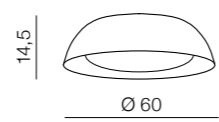

Lenox SMART

Izolda

new 38

39 new

Available SMART functions:

- 🔌 - switch ON/OFF
- 📅 - calendary
- ☀️ - dimmable
- 🌡️ - CCT (2300-6500K)
- 🎨 - RGBw (CCT + RGB)
- 📡 - IR remote control
- 🖼️ - sceneries
- 🗣️ - ready to voice control