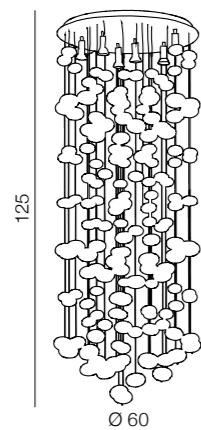

# Luvia

new 16

1 CHROME

2 GOLD

3 CLEAR

### Luvia XL

- 1 AZ2574 (chrom)
- new 2 AZ3073 (gold)
- 3 AZ2573 (clear)

GU10 9x 40W only LED  
metal/chrome/glass

### Luvia 80

- 1 AZ2542 (chrome)
- 3 AZ2571 (clear)

GU10 12x 40W only LED  
metal/chrome/glass

### Luvia

- 1 AZ2541 (chrome)
- new 2 AZ3072 (gold)
- 3 AZ2572 (clear)

GU10 6x 40W only LED  
metal/chrome/glass